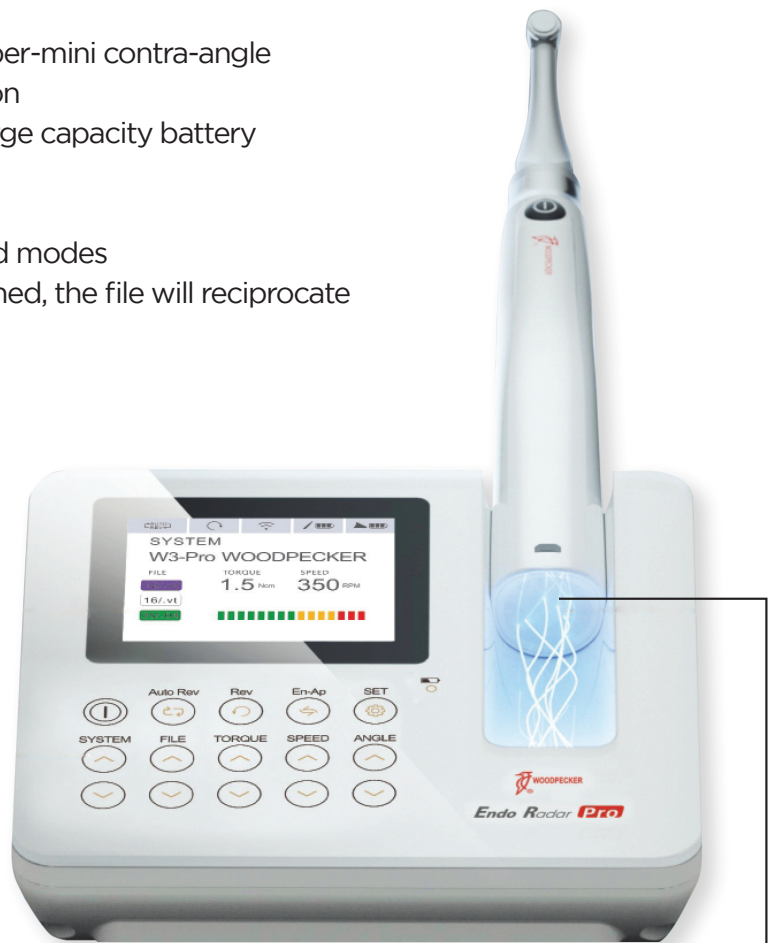

# ENDOMOTOR

More Stable, Stronger Anti-Interference Ability

## ENDO RADAR PRO

Brushless Endomotor with integrated Apex Locator

- ✦ Improved Brushless Endomotor with integrated Apex Locator
- ✦ The two-in-one function allows root canal preparation with simultaneous length determination
- ✦ Ultra-compact cordless handpiece with super-mini contra-angle
- ✦ 360° rotatable contra angle with apex action
- ✦ Wireless charging of the handpiece with large capacity battery
- ✦ Speed range: 100 – 2500 rpm
- ✦ Torque Range: 0.4 – 5.0 Ncm
- ✦ 6:1 gear ratio handpiece with 11 user-defined modes
- ✦ ATR mode: After the pre-set torque is reached, the file will reciprocate according to the set angle

Diameter reduced by 2mm  
circumference reduced by 7mm

Wireless charging for  
longer endurance

ATR mode : After the preset torque is reached, the file will reciprocate according to the set angle