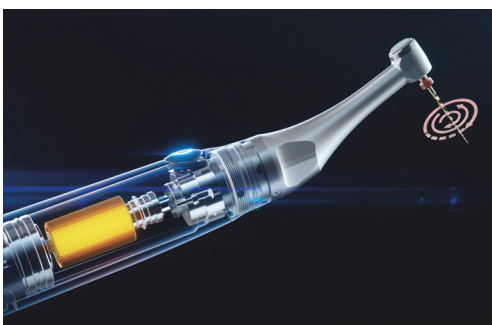

# ENDOMOTOR

More Stable, Stronger Anti-Interference Ability

## ENDO RADAR PRO

Brushless Endomotor with integrated Apex Locator

- ✦ Improved Brushless Endomotor with integrated Apex Locator
- ✦ The two-in-one function allows root canal preparation with simultaneous length determination
- ✦ Ultra-compact cordless handpiece with super-mini contra-angle
- ✦ 360° rotatable contra angle with apex action
- ✦ Wireless charging of the handpiece with large capacity battery
- ✦ Speed range: 100 – 2500 rpm
- ✦ Torque Range: 0.4 – 5.0 Ncm
- ✦ 6:1 gear ratio handpiece with 11 user-defined modes
- ✦ ATR mode: After the pre-set torque is reached, the file will reciprocate according to the set angle

Diameter reduced by 2mm  
circumference reduced by 7mm

Wireless charging for  
longer endurance

ATR mode : After the preset torque is reached, the file will reciprocate according to the set angle