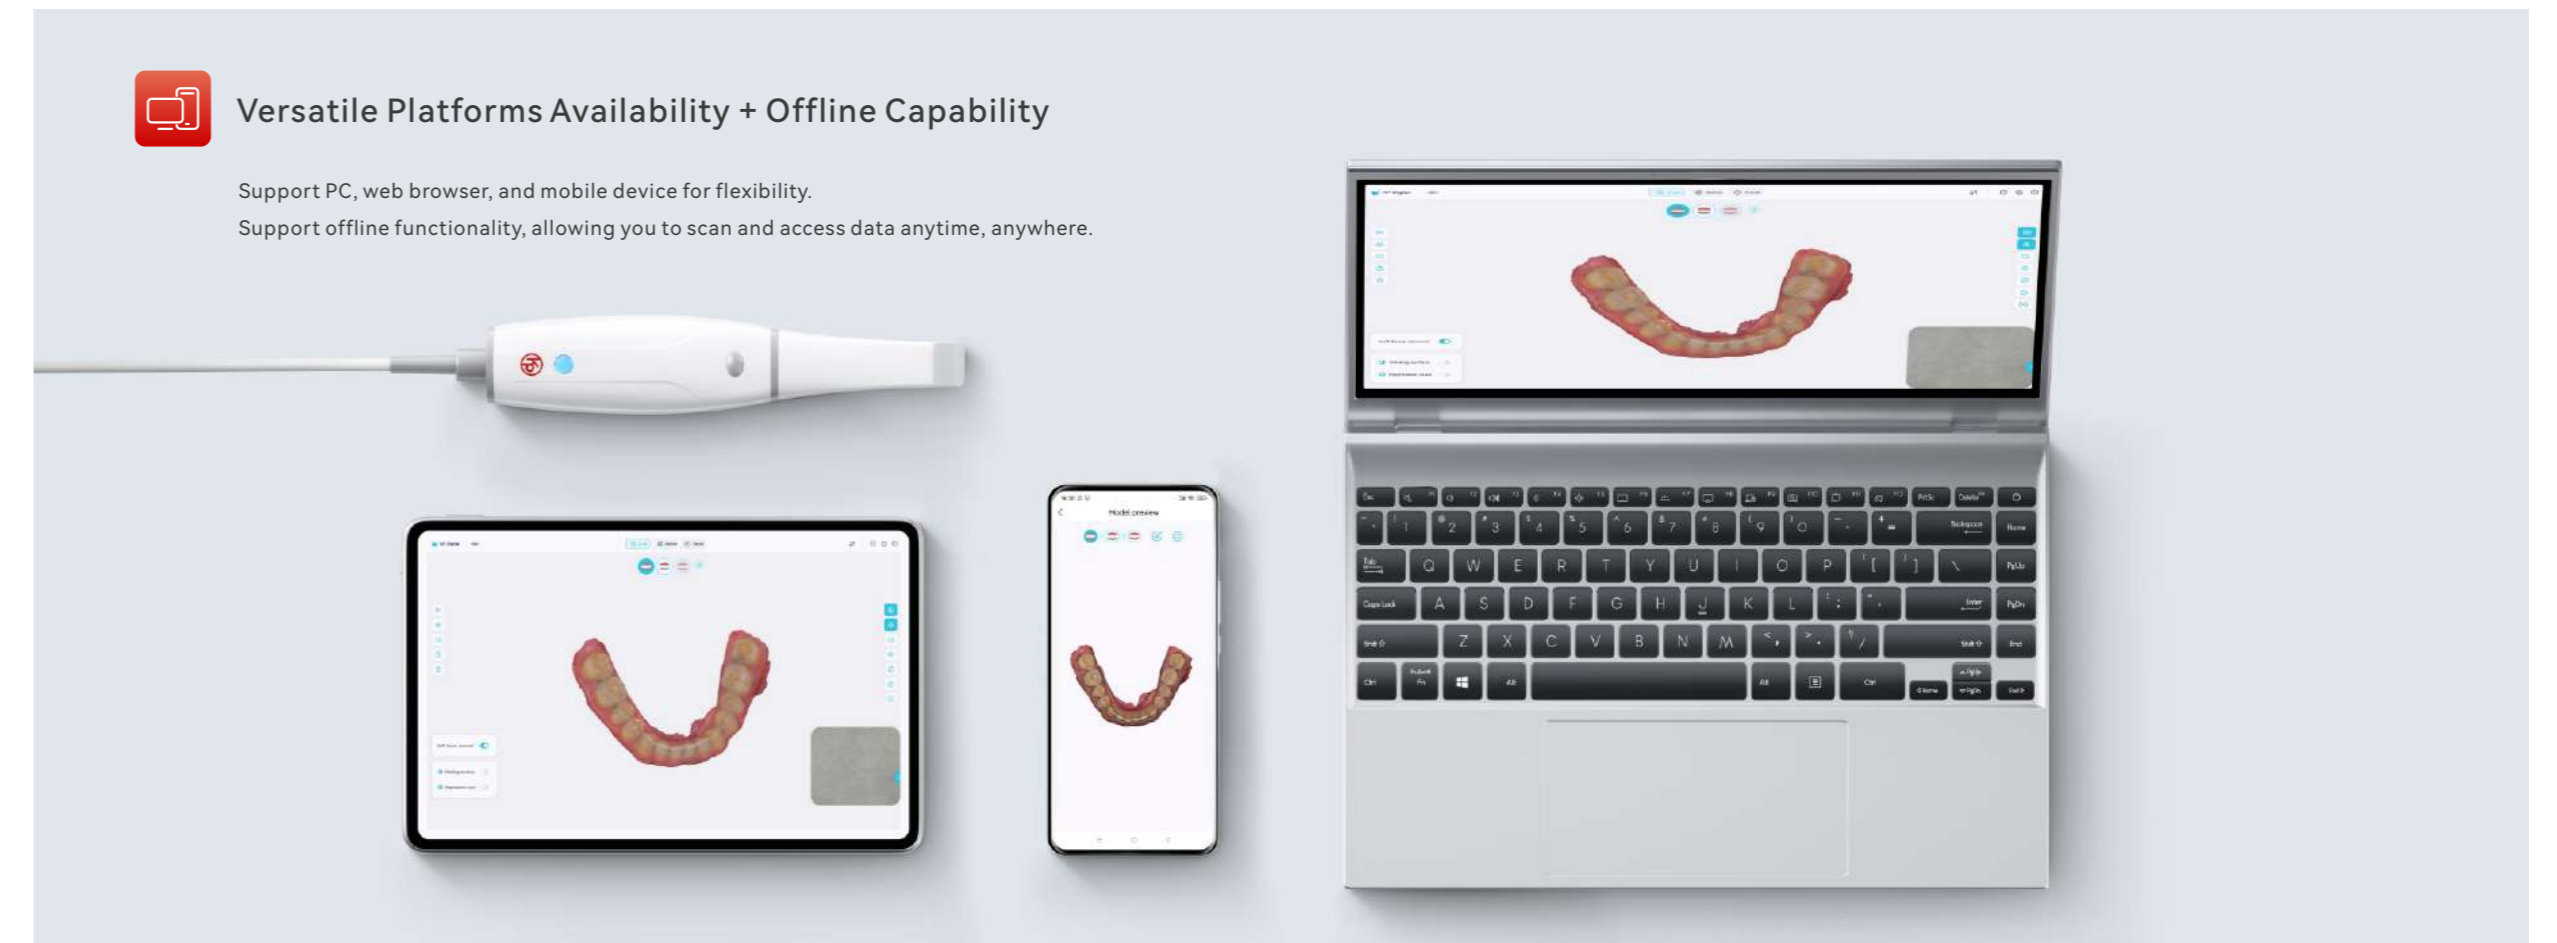

Smile Scan/KP Digital Cloud Service Platform

Specifications

Handpiece		Tip	
Size	173 x 46 x 36mm	Size	22 x 19mm (L) 19 x 17mm (S)
Weight	251g	Steaming sterilization	Up to 100 times - 134°C - 6 minutes
Scanning		Auxiliary power supply	NO
Scanning precision of entire arch	20µm	Remote control	YES
Field of view	16x14mm (L) 12x12mm (S)	Calibration	Calibration free
Button	Double buttons		

Minimum System Requirements   Recommended System Specification

CPU	Intel Core i7-10870H	Intel Core i7-12700H
Graphics card	NVIDIA RTX2060	NVIDIA RTX3060
Memory	16GB	32GB
Hard disk	1TB SSD	1TB SSD
Operation system	Win10 / Win11 64bit	Win10 / Win11 64bit
Connector	USB 3.0	USB 3.0
LCD	1920*1080 60Hz	1920*1080 60Hz