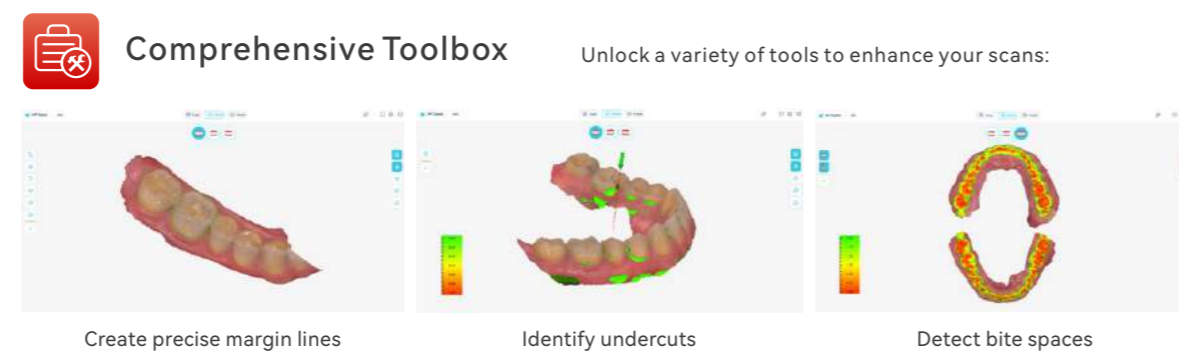

Smile Scan/KP Digital Cloud Service Platform

Specifications

Handpiece		Tip	
Size	173 x 46 x 36mm	Size	22 x 19mm (L) 19 x 17mm (S)
Weight	251g	Steaming sterilization	Up to 100 times - 134°C - 6 minutes
Scanning		Auxiliary power supply	NO
Scanning precision of entire arch	20µm	Remote control	YES
Field of view	16x14mm (L) 12x12mm (S)	Calibration	Calibration free
Button	Double buttons		

Minimum System Requirements   Recommended System Specification

CPU	Intel Core i7-10870H	Intel Core i7-12700H
Graphics card	NVIDIA RTX2060	NVIDIA RTX3060
Memory	16GB	32GB
Hard disk	1TB SSD	1TB SSD
Operation system	Win10 / Win11 64bit	Win10 / Win11 64bit
Connector	USB 3.0	USB 3.0
LCD	1920*1080 60Hz	1920*1080 60Hz