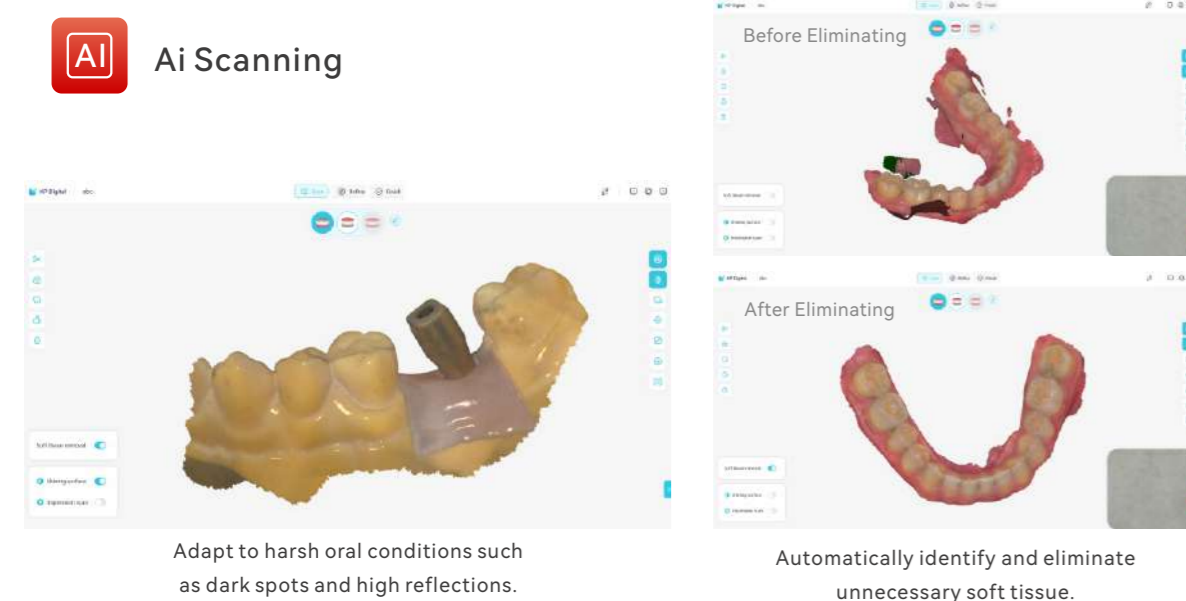

Smile Scan/KP Digital Cloud Service Platform

Specifications

Handpiece		Tip	
Size	173 x 46 x 36mm	Size	22 x 19mm (L) 19 x 17mm (S)
Weight	251g	Steaming sterilization	Up to 100 times - 134°C - 6 minutes
Scanning		Auxiliary power supply	NO
Scanning precision of entire arch	20µm	Remote control	YES
Field of view	16x14mm (L) 12x12mm (S)	Calibration	Calibration free
Button	Double buttons		

Minimum System Requirements   Recommended System Specification

CPU	Intel Core i7-10870H	Intel Core i7-12700H
Graphics card	NVIDIA RTX2060	NVIDIA RTX3060
Memory	16GB	32GB
Hard disk	1TB SSD	1TB SSD
Operation system	Win10 / Win11 64bit	Win10 / Win11 64bit
Connector	USB 3.0	USB 3.0
LCD	1920*1080 60Hz	1920*1080 60Hz