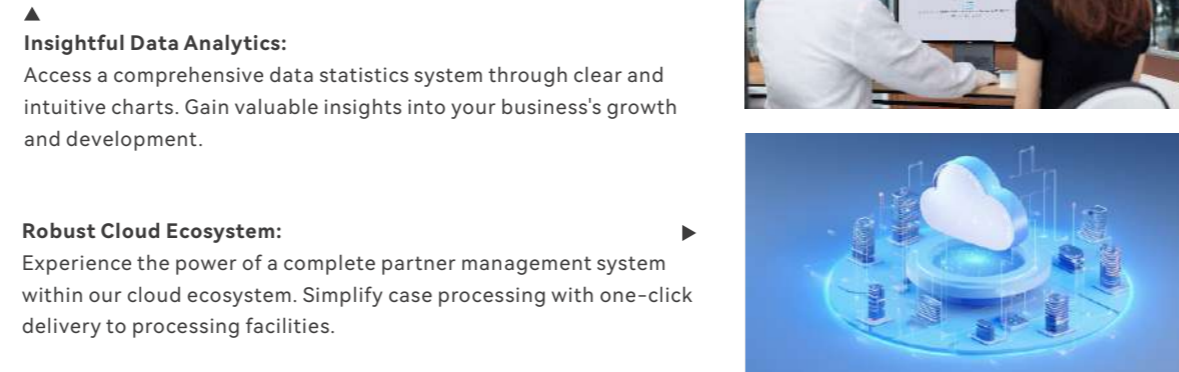

Smile Scan/KP Digital Cloud Service Platform

Specifications

Handpiece		Tip	
Size	173 x 46 x 36mm	Size	22 x 19mm (L) 19 x 17mm (S)
Weight	251g	Steaming sterilization	Up to 100 times - 134°C - 6 minutes
Scanning		Auxiliary power supply	NO
Scanning precision of entire arch	20µm	Remote control	YES
Field of view	16x14mm (L) 12x12mm (S)	Calibration	Calibration free
Button	Double buttons		

Minimum System Requirements   Recommended System Specification

CPU	Intel Core i7-10870H	Intel Core i7-12700H
Graphics card	NVIDIA RTX2060	NVIDIA RTX3060
Memory	16GB	32GB
Hard disk	1TB SSD	1TB SSD
Operation system	Win10 / Win11 64bit	Win10 / Win11 64bit
Connector	USB 3.0	USB 3.0
LCD	1920*1080 60Hz	1920*1080 60Hz